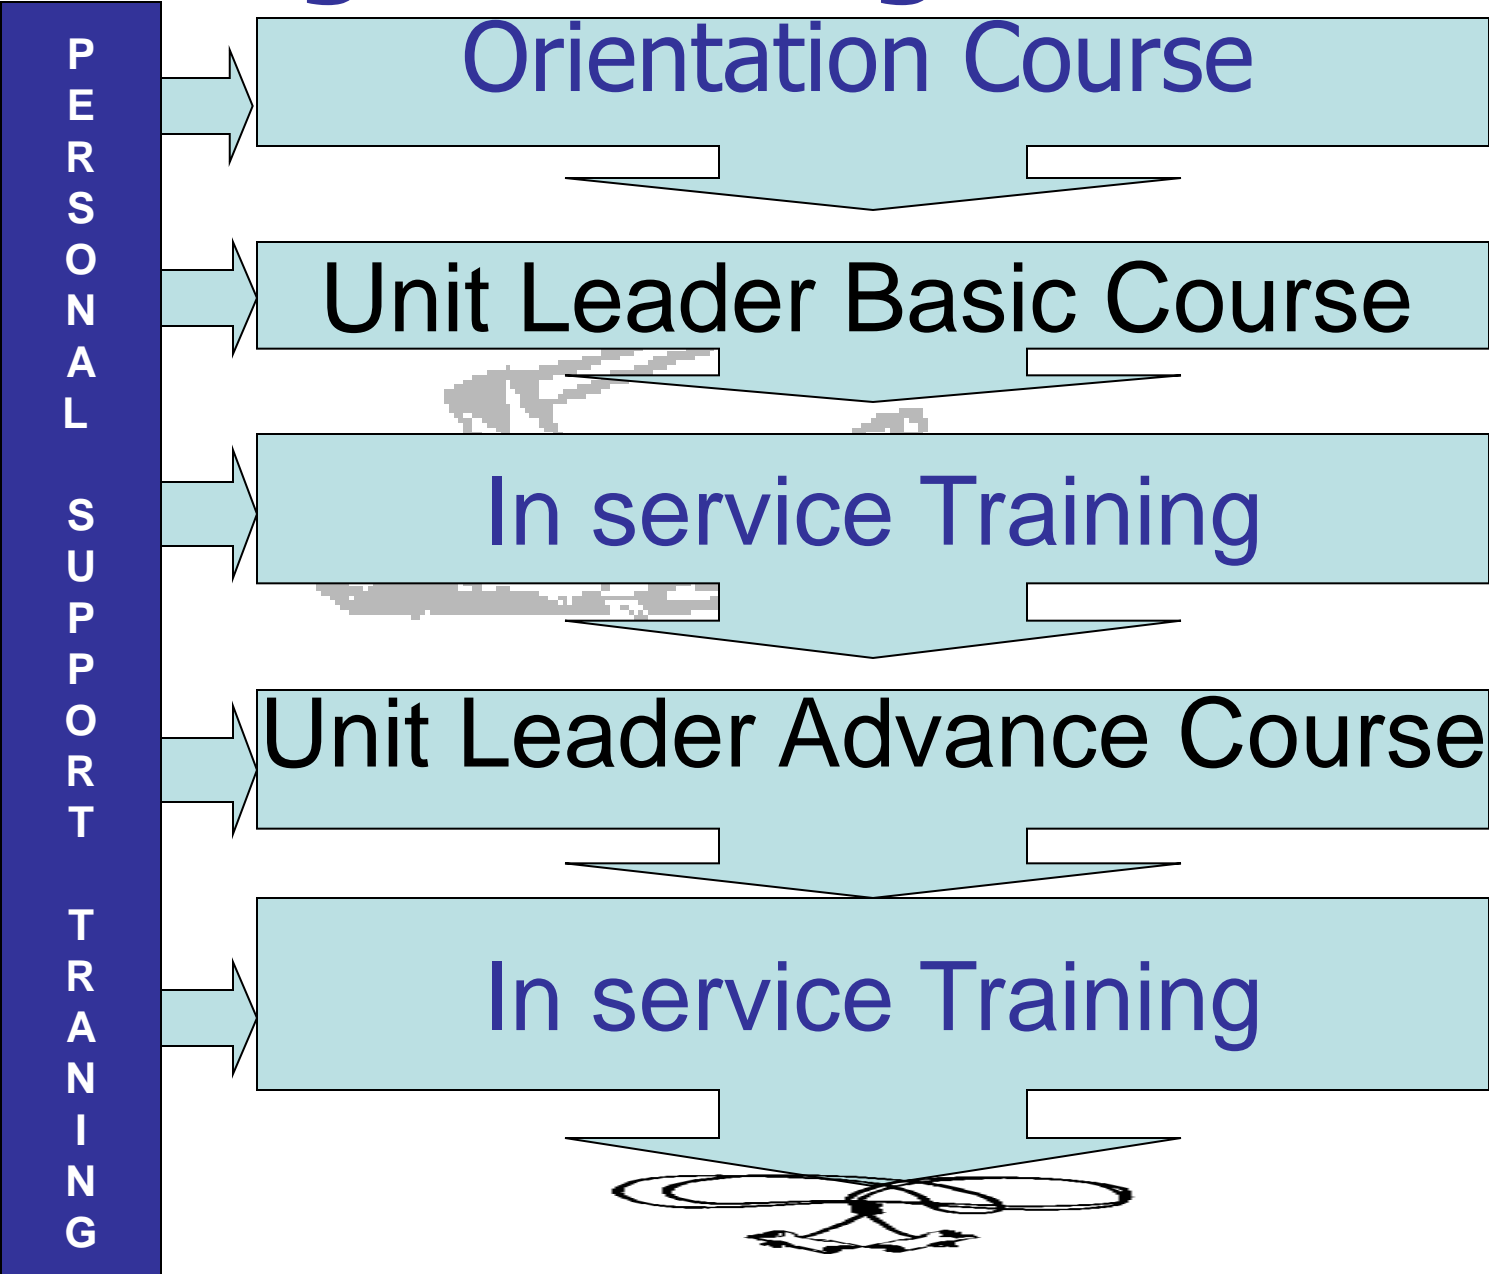

5 Stage Training Scheme

Orientation Course

(6 / 7hours)

Involved in a unit for three months

Unit Leader Basic Course

(Five days & Five nights)

In service Training

**(Actively Involved in a Unit for 6 Months
and completed Trg. Assignment/Study)**

Unit Leader Advance Course (Six days)

In service Training

**(Actively Involved a Unit for 12 Months,
complited Trg. Assignment/Study and
attend Skill Course)**

5 Stage Training Scheme

Orientation Course

Unit Leader Basic Course

In service Training

Unit Leader Advance Course

In service Training

5 Stage Training Scheme

5 Stage Training Scheme

5 Stage Training Scheme

Thank you